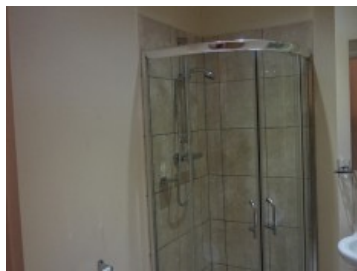

Garden Crescent, West Hoe, PL1 3DA

1 Bedroom Flat

**£575.00**

pcm

superb 1 bedroom first floor apartment situated in the delightful west Hoe area overlooking garden crescent park and tennis courts, The property was completely refurbished in 2013, and has been finished to the highest of standards, complete with,  
Open Plan kitchen Living room, featuring a wall mounted flat screen TV  
Stylish high gloss fitted kitchen with integrated appliances  
Fully tiled modern shower room  
Double bedroom  
intercom entry system  
DG, GCH,  
EPC Grade C

**Key Features**

- Central Heating
- Phone Line
- Recently Refurbished
- Double Glazed Windows

[www.plymouthlettingandestateagents.co.uk](http://www.plymouthlettingandestateagents.co.uk)